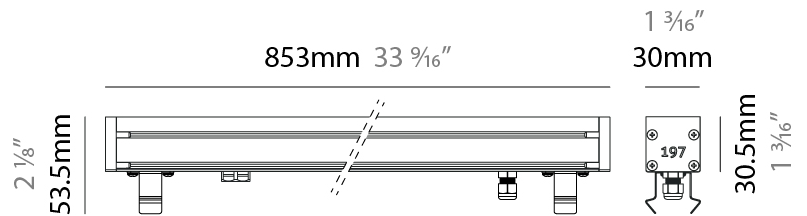

SLASH 30 RECESSED

E12I0053- _____ - _____
base number   Color   Lens
                         Temperature   Options

1. To build a product code in our configurator select the specify button on the base model # product page
2. To build a manual product code on this datasheet choose from the options listed below in blue font and add the suffix to the base model #

GENERAL

Series: Slash 30
Brand: Unonovesette
Division: Exterior
Mounting Type: Recessed
Mounting Location: In-Ground
Subcategory: Wallwash

PHYSICAL

Shape: Rectangle
Length (mm): 853
Length (in): 33 3/16
Width (mm): 30
Width (in): 1 3/16
Height (mm): 53.5
Height (in): 2 1/8
Light Distribution: Adjustable / Direct
Diffuser: Extra clear tempered 6mm
Fixture Finish: ANA
Fixture Material: Extruded Aluminum
Cable Details: IP68 30cm Cable with Easy Lock system

ELECTRICAL

Lamp Type: LED
Input Wattage (W): 48
Total Output Wattage (W): 37.5
Dimming: Non-Dimmable
Driver Included: No
Driver Location: Remote
Driver Type: Constant Voltage - Universal
Driver Class: Class 2
Input Voltage (V): 120 - 277
Output Voltage (V): 24
Upon Request: Phase Dimming (120Vac only) / 0-10V Dimming

LED

Color Temperature (°K): 2200 / 2700 / 3000 / 4000
Max. Delivered Lumen (lm): 3420 (3000K)
CRI: >90 CRI
Lamp Life (hrs): 100000

OPTICAL

Optic°: 12 / 21 / 31 / 46 / 13x36
Adjustability: Tilt ±20°

RATINGS AND CERTIFICATIONS

Certified By: Certified for North American Standards
IP rating: IP67
IK Rating: IK06