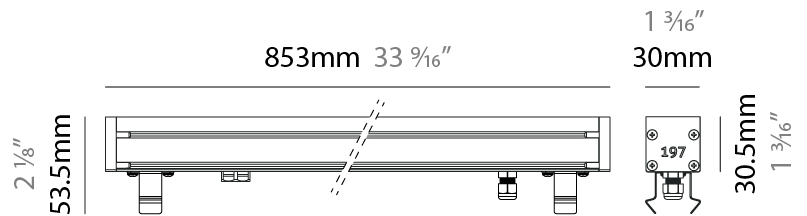

SLASH 30 RECESSED

E12I0052-

base number   Color   Lens
Temperature   Options

1. To build a product code in our configurator select the specify button on the base model # product page
2. To build a manual product code on this datasheet choose from the options listed below in blue font and add the suffix to the base model #

GENERAL

Series: Slash 30
Brand: Unonovesette
Division: Exterior
Mounting Type: Recessed
Mounting Location: In-Ground
Subcategory: Wallwash

PHYSICAL

Shape: Rectangle
Length (mm): 853
Length (in): 33 3/16
Width (mm): 30
Width (in): 1 3/16
Height (mm): 53.5
Height (in): 2 1/8
Light Distribution: Adjustable / Direct
Diffuser: Extra clear tempered 6mm
Fixture Finish: ANA
Fixture Material: Extruded Aluminum
Cable Details: IP68 30cm Cable with Easy Lock system

ELECTRICAL

Lamp Type: LED
Input Wattage (W): 22.92
Total Output Wattage (W): 17.91
Dimming: Non-Dimmable
Driver Included: No
Driver Location: Remote
Driver Type: Constant Voltage - Universal
Driver Class: Class 2
Input Voltage (V): 120 - 277
Output Voltage (V): 24
Upon Request: Phase Dimming (120Vac only) / 0-10V Dimming

LED

Color Temperature (°K): 2200 / 2700 / 3000 / 4000
Max. Delivered Lumen (lm): 1890 (3000K)
CRI: >90 CRI
Lamp Life (hrs): 100000

OPTICAL

Optic°: 12 / 21 / 31 / 46 / 13x36
Adjustability: Tilt ±20°

RATINGS AND CERTIFICATIONS

Certified By: Certified for North American Standards
IP rating: IP67
IK Rating: IK06